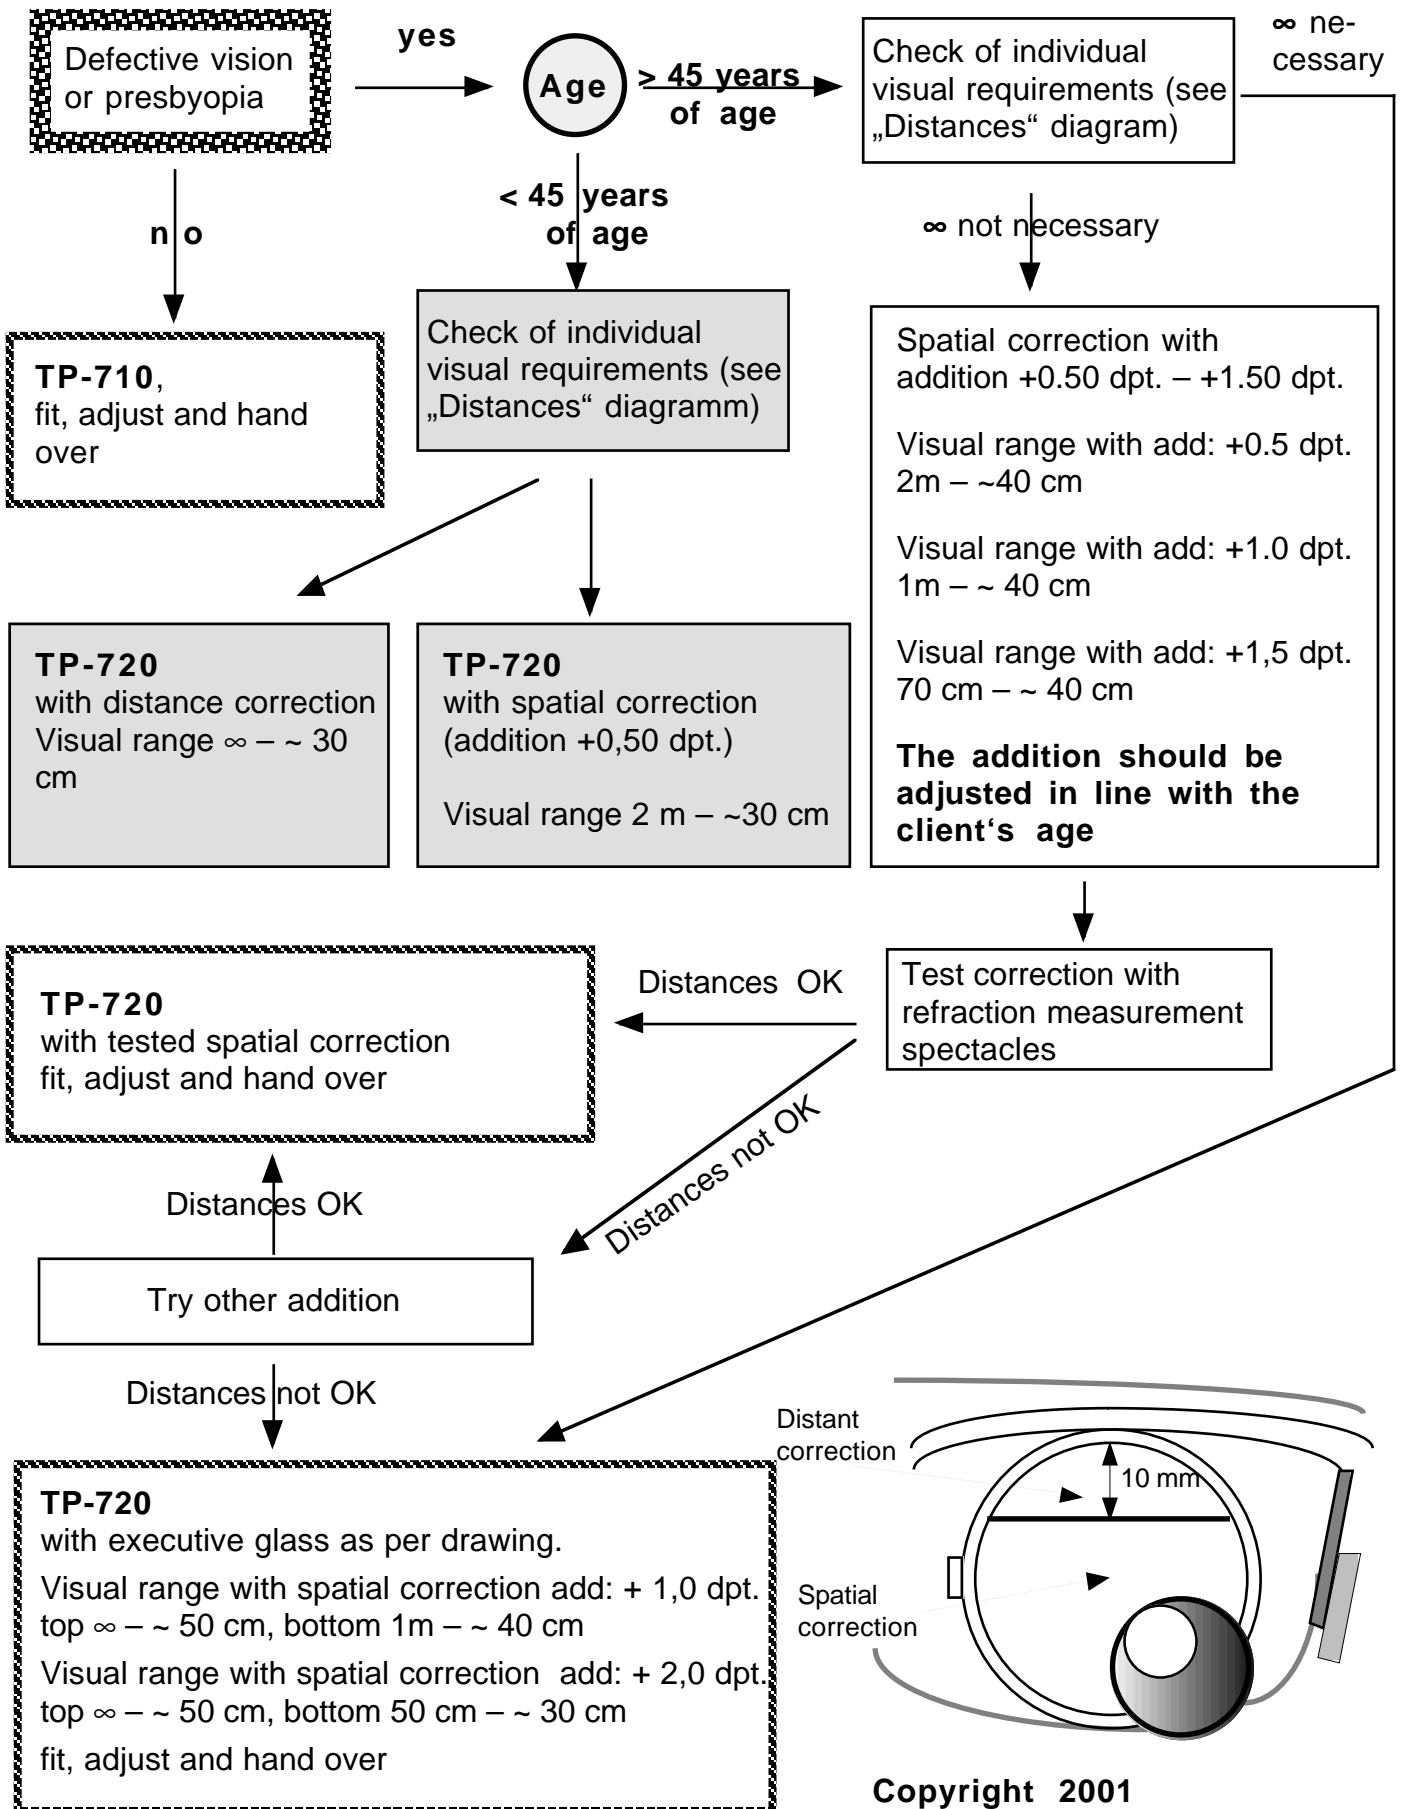

Recommendations for determining the individual spectacle lenses for the SandyGrendel System

**Copyright 2001
by SandyGrendel Design**